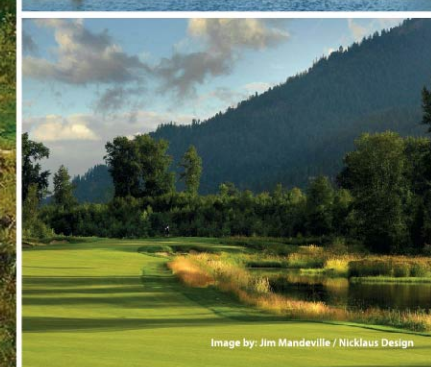

Image by: Jim Mandeville / Nicklaus Design

Image by: Jim Mandeville / Nicklaus Design

➤ Golf Course Designer

Legend Hill Golf Resort – 18 Hole, Par 72 Championship Design - is the first golf course in Vietnam designed by Nicklaus Design (US) - founded by the legendary golfer Jack Nicklaus. Nicklaus Design courses have hosted more than 600 professional tournaments, including one of the US PGA Tour's Flagship events "The Memorial".

The amazing beauty of the mountainous area of Soc Son and the investor's innovative philosophy to produce a golf course designed with the concept of "twin greens" has been a source of inspiration and challenge for the Nicklaus Design team. Golfers will, for the first time ever, have the unique experience of playing an 18-hole course with 36 greens complexes offering the most variation of course set up of any in Vietnam.

➤ Club House Designer

The Club House is elevated above the course overlooking the pristine 18th Hole surrounded by the contouring lines of mountain slopes and lakeside curves. With a classical contemporary as well as elegant, luxury style, it is designed by Z Design - the US leading group of architects specializing in designing luxury resorts, golf course clubhouses, and private clubs. Legend Hill's Club House is designed and invested with high-class, modern facilities and amenities offering golfers first class luxury setting.

➤ Driving Range and Ancillary Areas

The Driving Range and Ancillary Areas encompass over 5.7 ha and has been operating and servicing golfers and visitors. The driving range at over 300 meters in length combines natural grass and synthetic practice bays, 7 target greens, bunker and short game areas to compliment the Championship Course. The well appointed kiosk includes a lavish reception area, state of the art golf academy, locker rooms, bar, restaurant and pro shop.

➤ Construction Management

Flagstick (US), the world's leader in golf course construction management with more than 90 projects in more than 12 nation's world wide, is trusted to delegate the job of the golf course construction management. This is the very first project of Flagstick in Vietnam. Flagstick is currently cooperating with world famous golf course designers such as Nicklaus Design, Schmidt-Curley Design, Greg Norman, Nick Faldo,... The professional teams at Flagstick projects have earned numerous awards all over the world.

➤ Management Team

Legend Hill is operated by a team of experienced international PGA Professionals and Vietnamese managers. A highly skilled and experienced support team works in conjunction with the management to create an unparalleled service experience.

➤ Membership Privileges