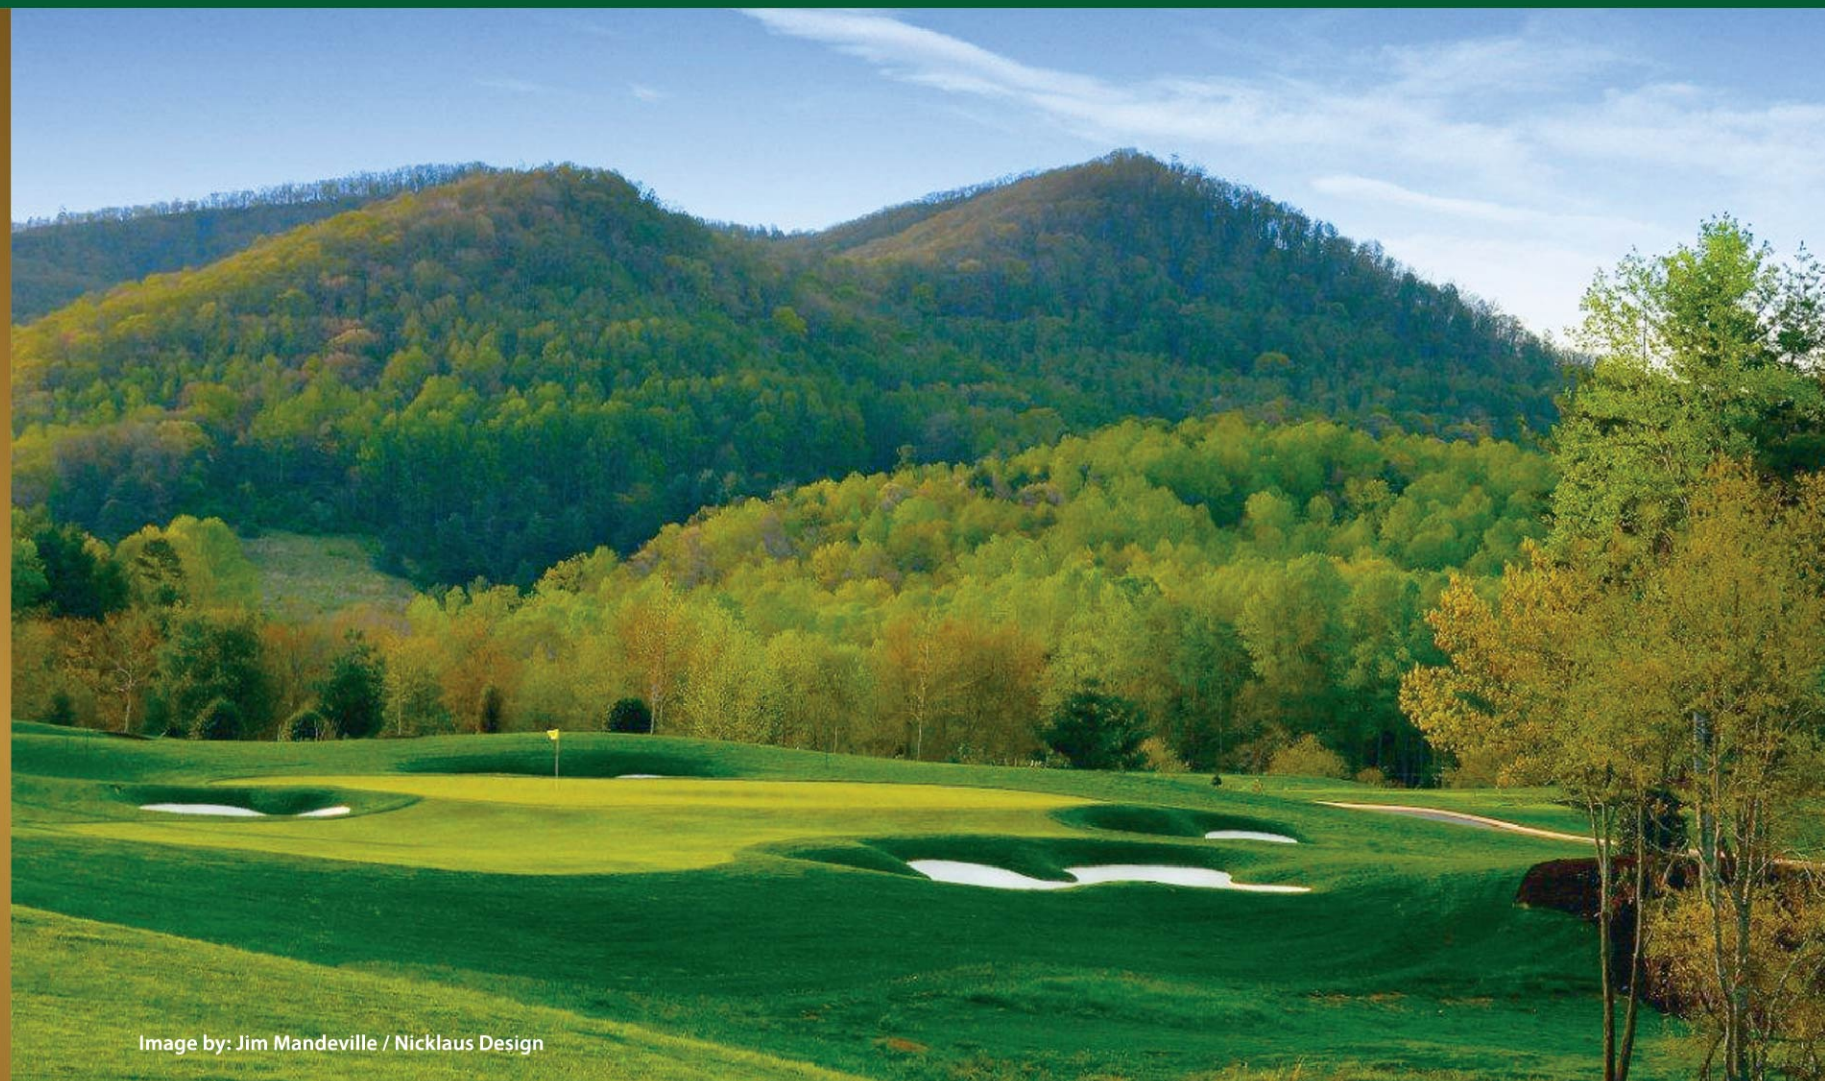

# LEGEND HILL GOLF RESORT

Legend Hill Golf Resort is 30km North East of Hanoi (about 30 minutes driving from the centre of Hanoi). It is located adjacent to the Soc Temple where Saint Giong (also called Phu Dong Thien Vuong), one of the "Four Immortals" in Vietnamese religion, is worshipped. The location is, at the same time, close to the Noi Bai International Airport (about 10 minutes driving), allowing convenient transportation access for golfers.