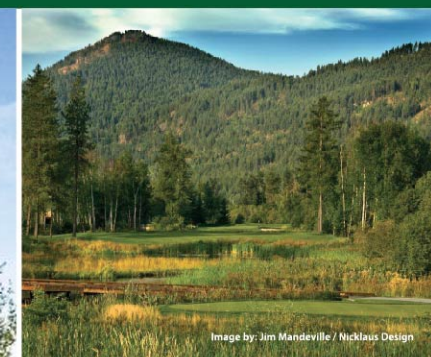

LEGEND HILL GOLF RESORT

Legend Hill Golf Resort is 30km North East of Hanoi (about 30 minutes driving from the centre of Hanoi). It is located adjacent to the Soc Temple where Saint Giong (also called Phu Dong Thien Vuong), one of the "Four Immortals" in Vietnamese religion, is worshipped. The location is, at the same time, close to the Noi Bai International Airport (about 10 minutes driving), allowing convenient transportation access for golfers.

➤ Golf Course Designer

Legend Hill Golf Resort – 18 Hole, Par 72 Championship Design - is the first golf course in Vietnam designed by Nicklaus Design (US) - founded by the legendary golfer Jack Nicklaus. Nicklaus Design courses have hosted more than 600 professional tournaments, including one of the US PGA Tour's Flagship events "The Memorial".

The amazing beauty of the mountainous area of Soc Son and the investor's innovative philosophy to produce a golf course designed with the concept of "twin greens" has been a source of inspiration and challenge for the Nicklaus Design team. Golfers will, for the first time ever, have the unique experience of playing an 18-hole course with 36 greens complexes offering the most variation of course set up of any in Vietnam.

➤ Club House Designer

The Club House is elevated above the course overlooking the pristine 18th Hole surrounded by the contouring lines of mountain slopes and lakeside curves. With a classical contemporary as well as elegant, luxury style, it is designed by Z Design - the US leading group of architects specializing in designing luxury resorts, golf course clubhouses, and private clubs. Legend Hill's Club House is designed and invested with high-class, modern facilities and amenities offering golfers first class luxury setting.